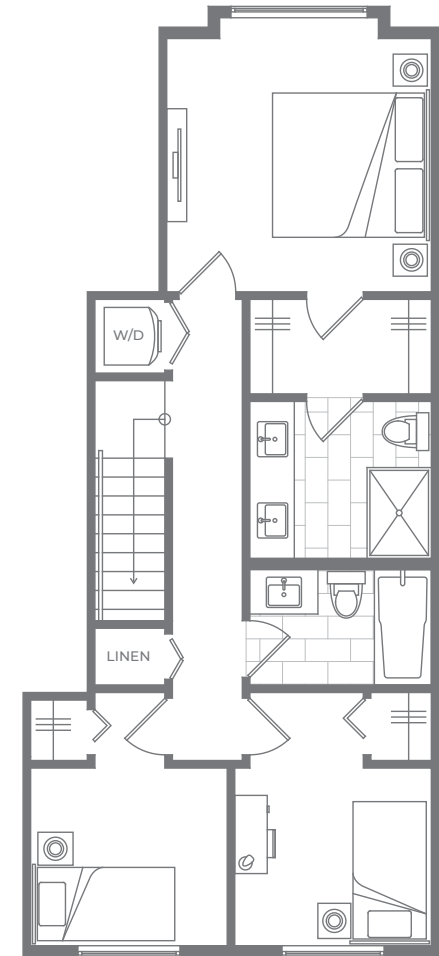

C1*

Four Bedroom

TOTAL SQ FT 1,684

INTERIOR SQ FT 1,576

DECK SQ FT 108

FLEETWOOD VILLAGE 2

YARD

GROUND

LIVING

SLEEPING