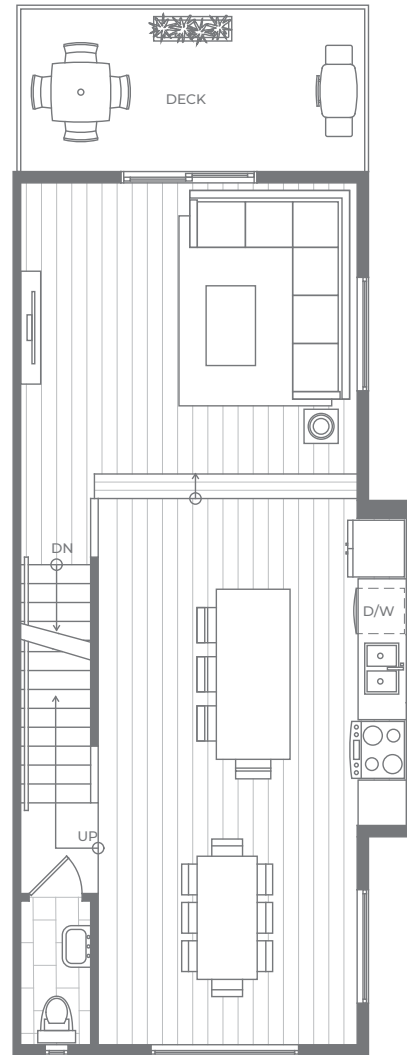

C1*

Four Bedroom

TOTAL SQ FT 1,684

INTERIOR SQ FT 1,576

DECK SQ FT 108

FLEETWOOD VILLAGE 2

YARD

GROUND

LIVING

SLEEPING