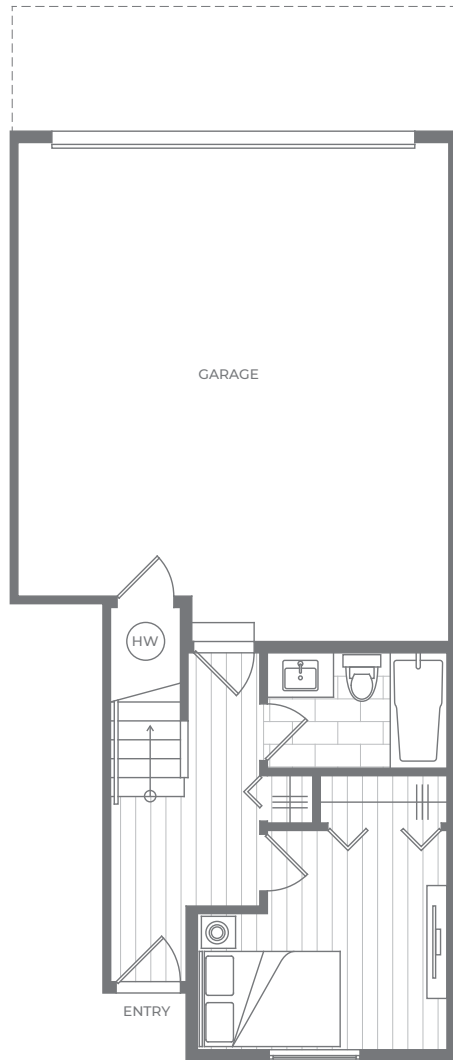

C1*

Four Bedroom

TOTAL SQ FT 1,684

INTERIOR SQ FT 1,576

DECK SQ FT 108

FLEETWOOD VILLAGE 2

YARD

GROUND

LIVING

SLEEPING