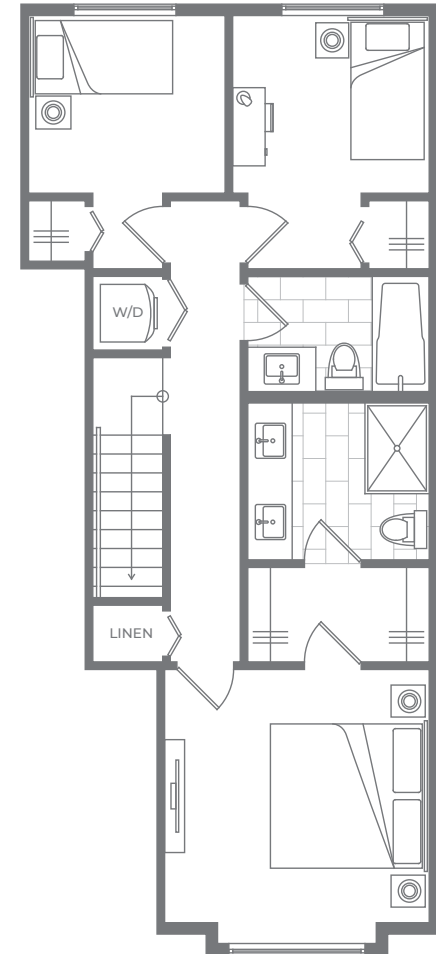

Four Bedroom

TOTAL SQ FT 1,642

INTERIOR SQ FT 1,534

DECK SQ FT 108

FLEETWOOD VILLAGE 2

GROUND

LIVING

SLEEPING