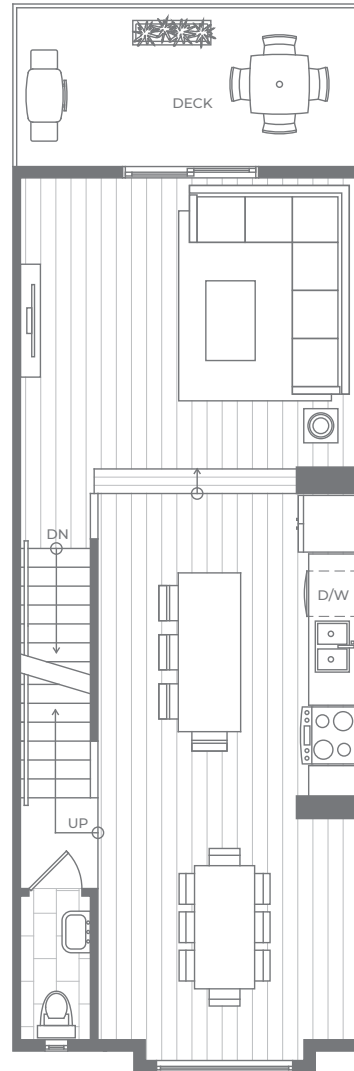

Four Bedroom

TOTAL SQ FT 1,642

INTERIOR SQ FT 1,534

DECK SQ FT 108

FLEETWOOD VILLAGE 2

GROUND

LIVING

SLEEPING