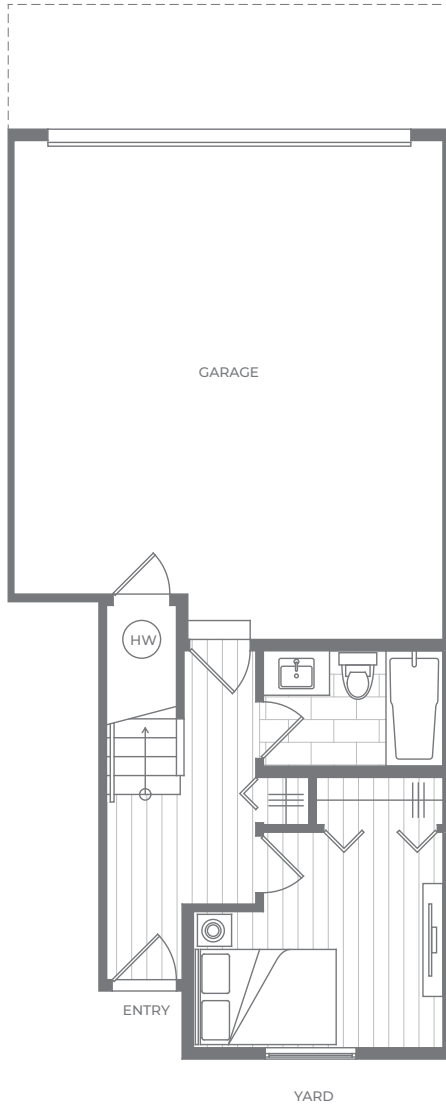

Four Bedroom

TOTAL SQ FT 1,642

INTERIOR SQ FT 1,534

DECK SQ FT 108

FLEETWOOD VILLAGE 2

GROUND

LIVING

SLEEPING