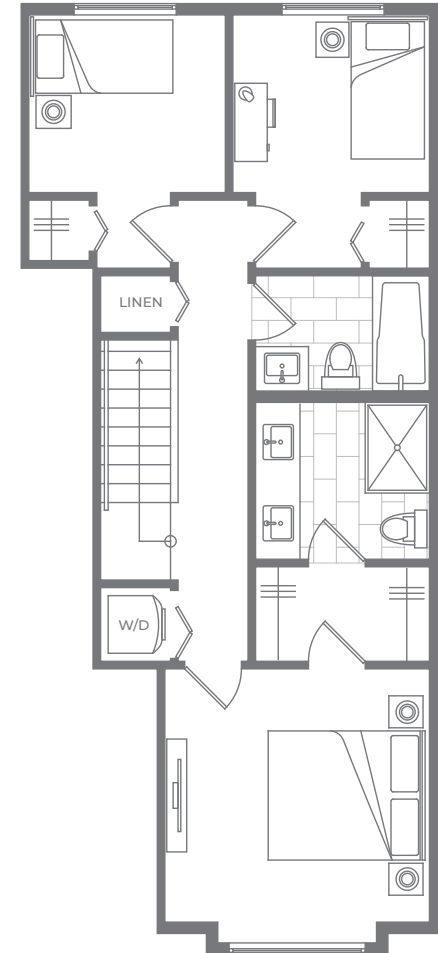

## Three Bedroom + Den

TOTAL SQ FT 1,511

INTERIOR SQ FT 1,405

DECK SQ FT 106

### FLEETWOOD VILLAGE 2

GROUND

LIVING

SLEEPING