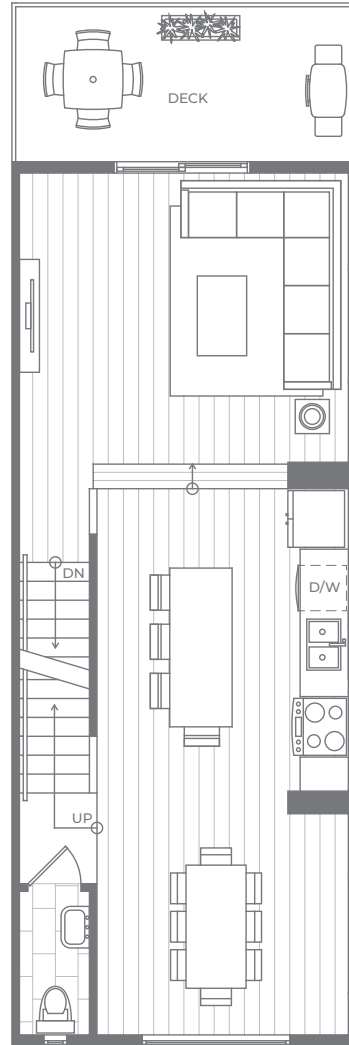

## Three Bedroom + Den

TOTAL SQ FT 1,511

INTERIOR SQ FT 1,405

DECK SQ FT 106

### FLEETWOOD VILLAGE 2

GROUND

LIVING

SLEEPING