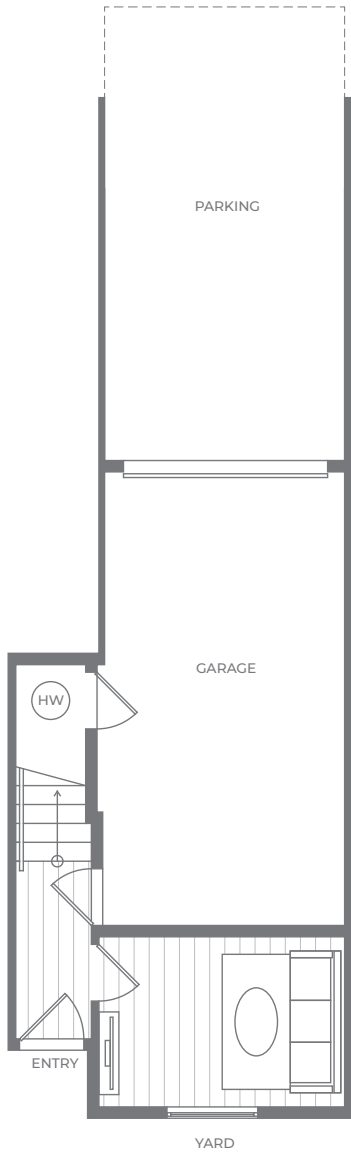

D2

Three Bedroom + Den

TOTAL SQ FT 1,511

INTERIOR SQ FT 1,405

DECK SQ FT 106

FLEETWOOD VILLAGE 2

GROUND