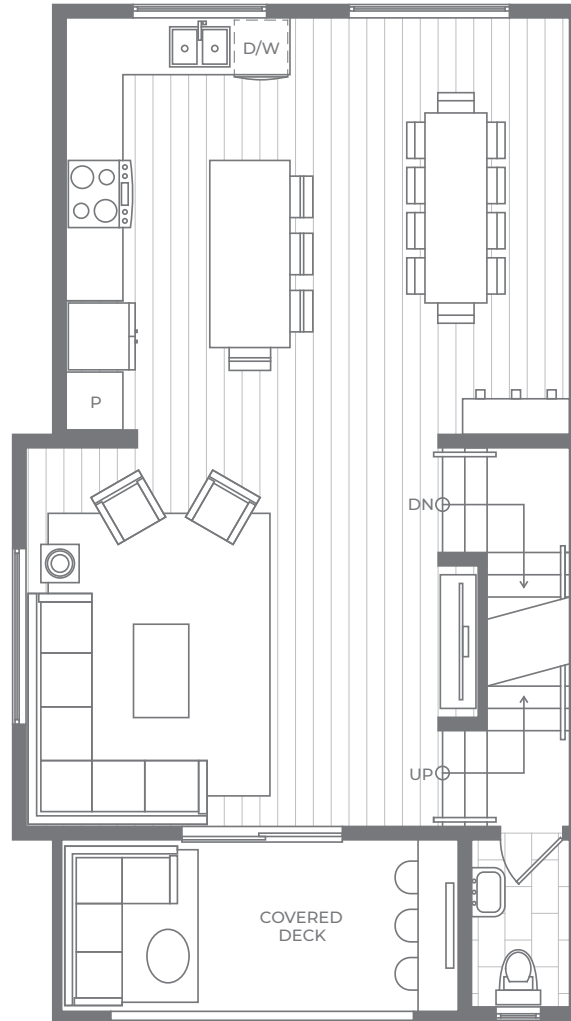

F2*

Four Bedroom

TOTAL SQ FT 1,801

INTERIOR SQ FT 1,701

COVERED DECK SQ FT 100

FLEETWOOD VILLAGE 2

YARD

GROUND

LIVING

SLEEPING