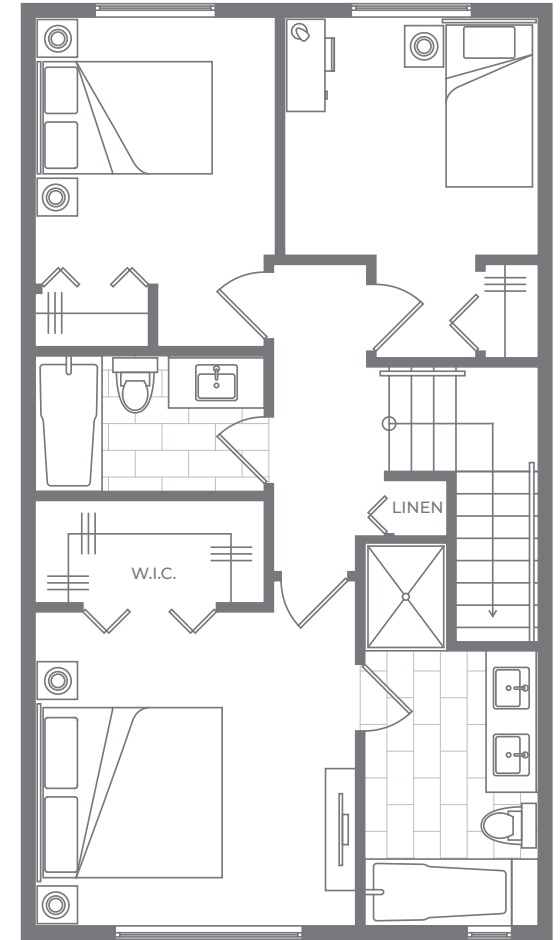

F2*

Four Bedroom

TOTAL SQ FT 1,801

INTERIOR SQ FT 1,701

COVERED DECK SQ FT 100

FLEETWOOD VILLAGE 2

YARD

GROUND

LIVING

SLEEPING