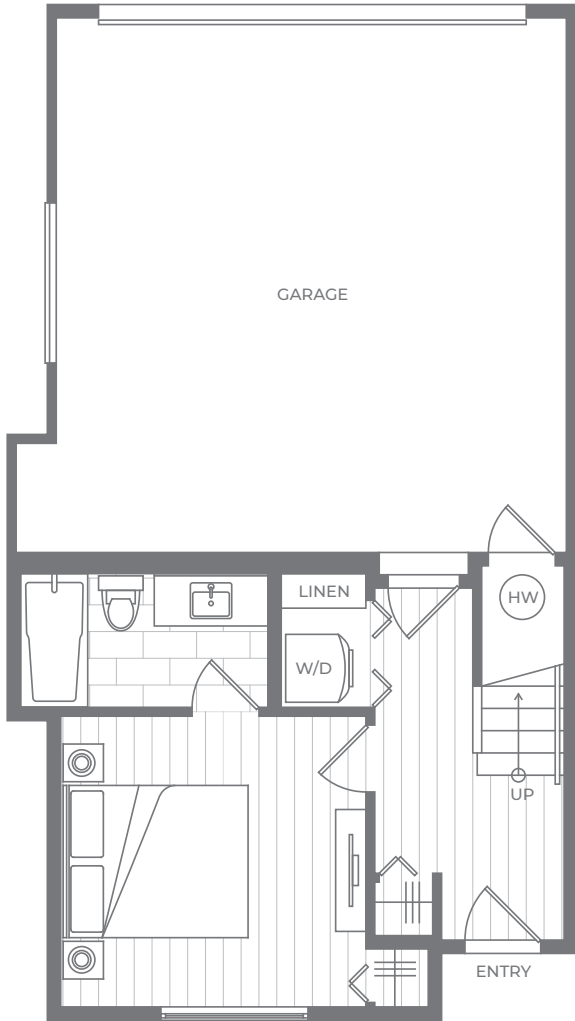

F2*

Four Bedroom

TOTAL SQ FT 1,801

INTERIOR SQ FT 1,701

COVERED DECK SQ FT 100

FLEETWOOD VILLAGE 2

YARD

GROUND

LIVING

SLEEPING