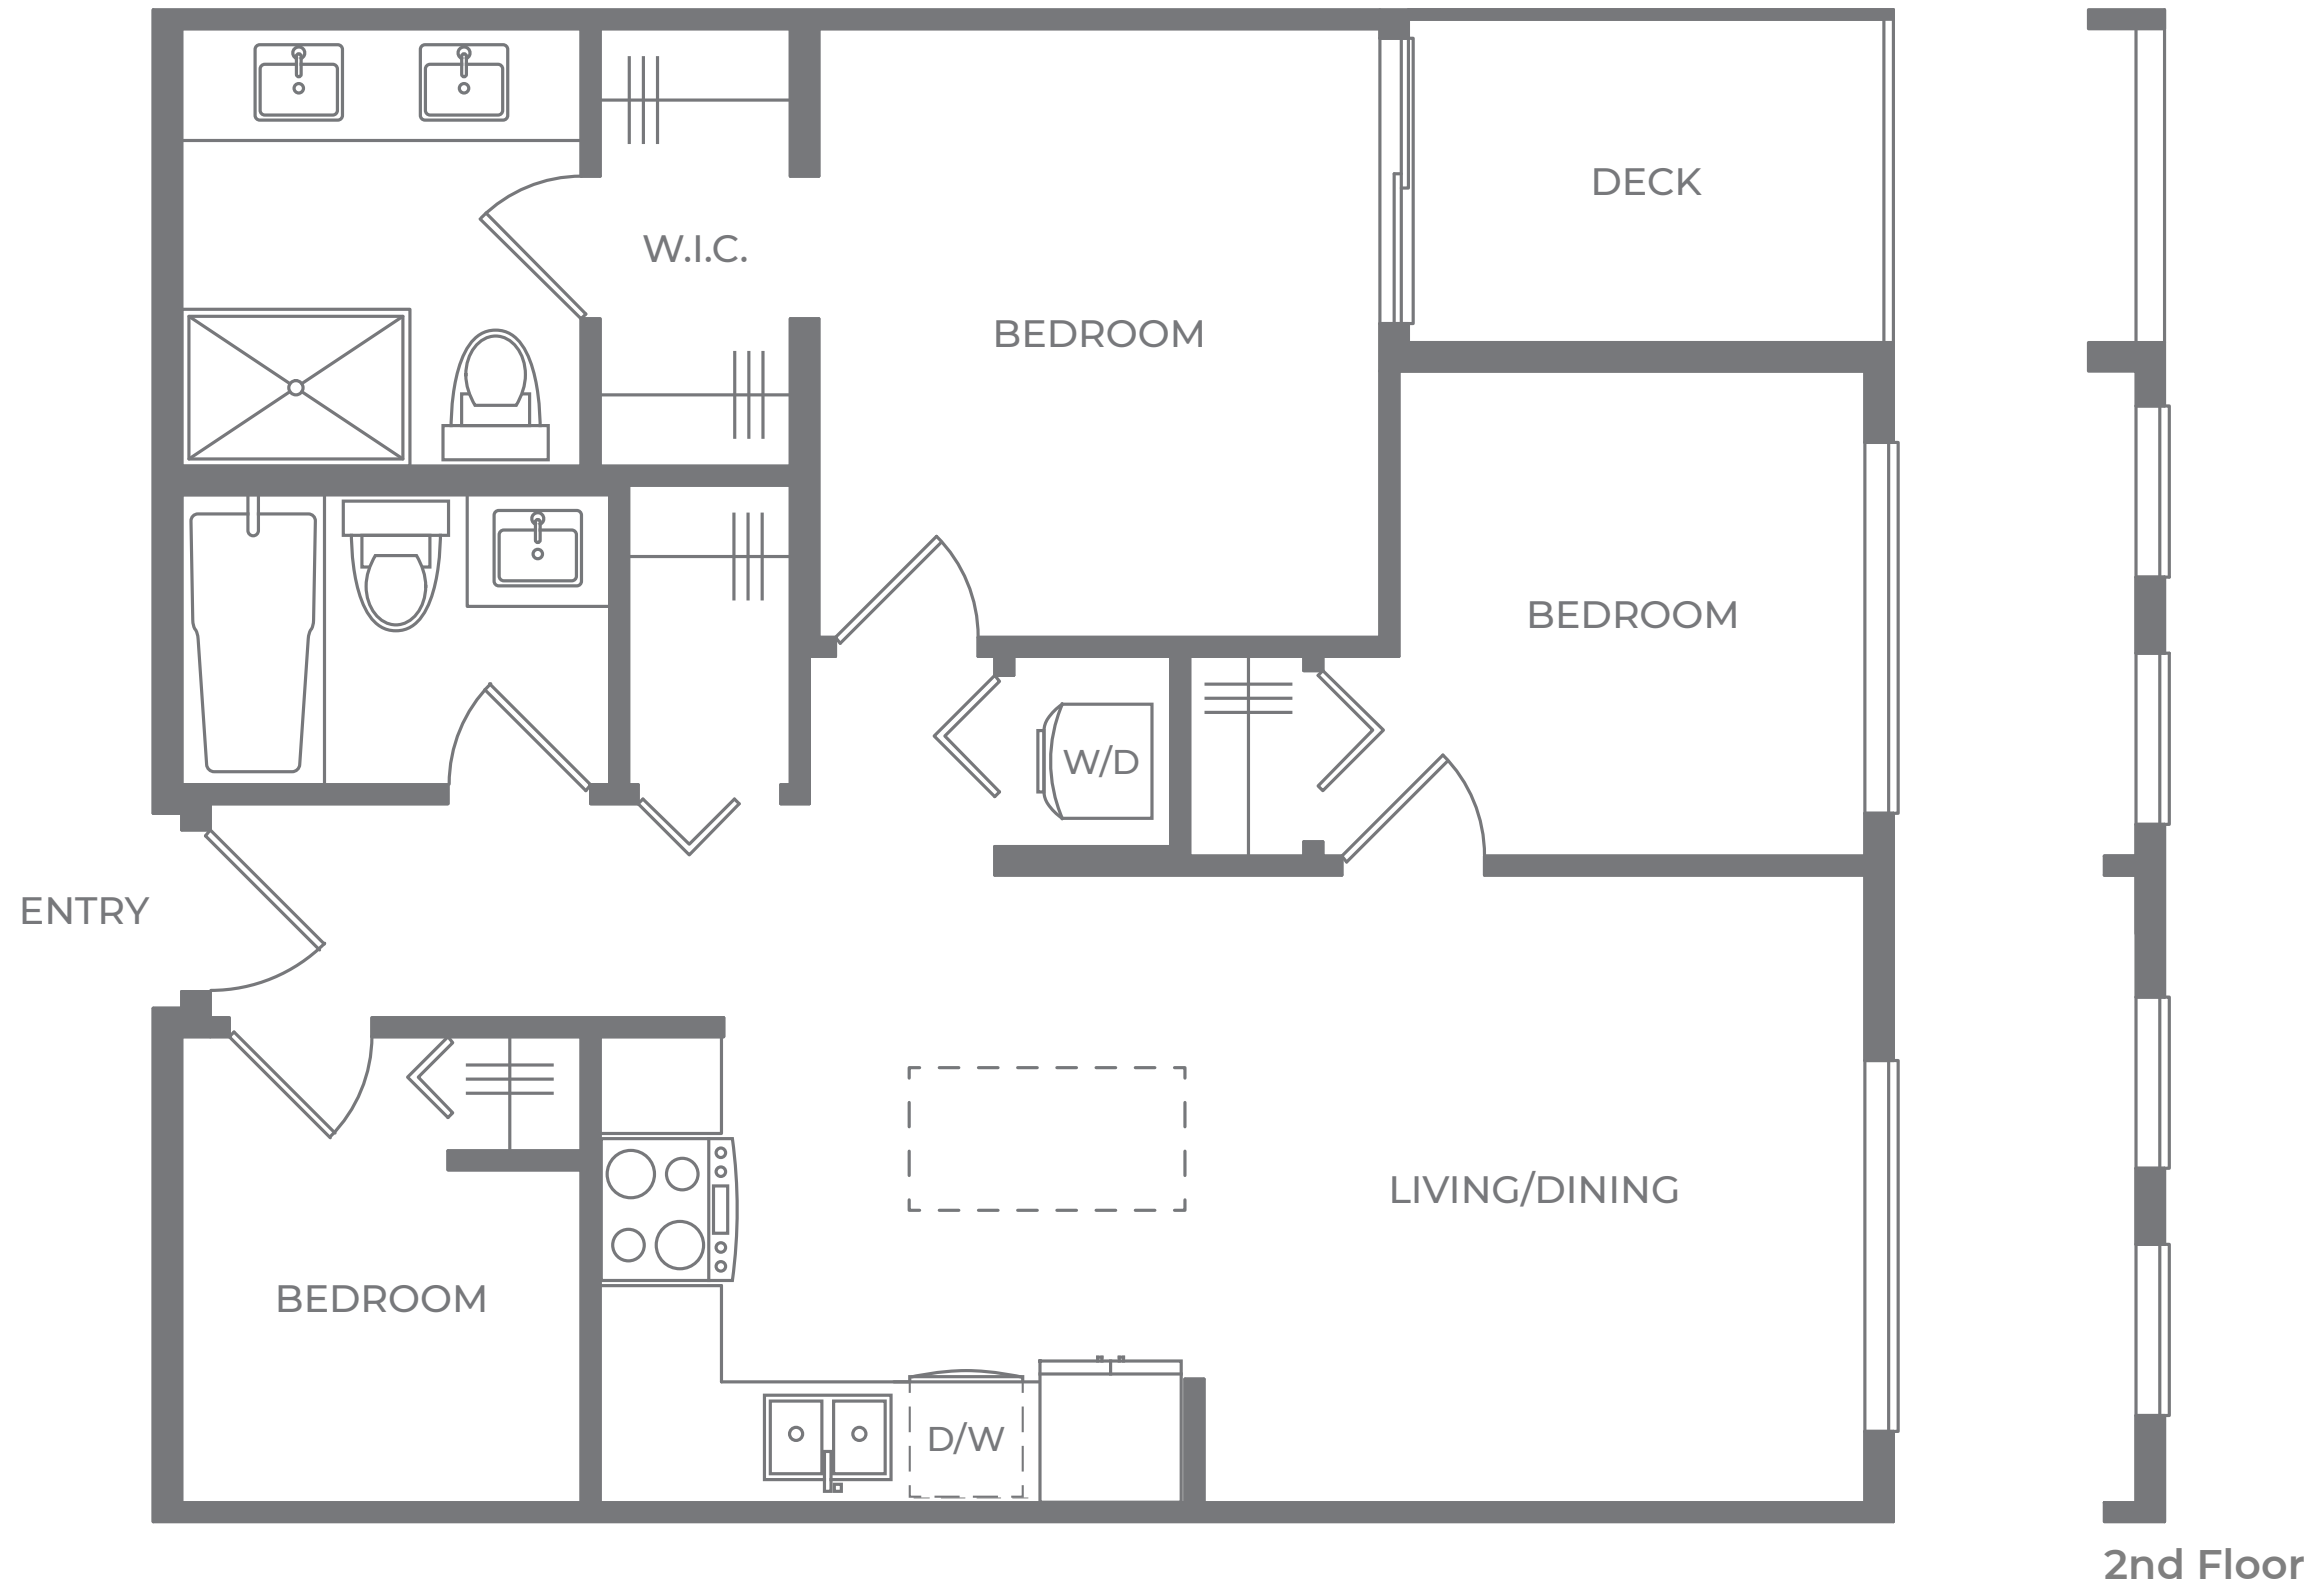

3 Bedroom (Jr)

TOTAL SQ FT 800

INTERIOR SQ FT 750

DECK SQ FT 50

GUILDFORD
THE
GREATEST

2nd Floor